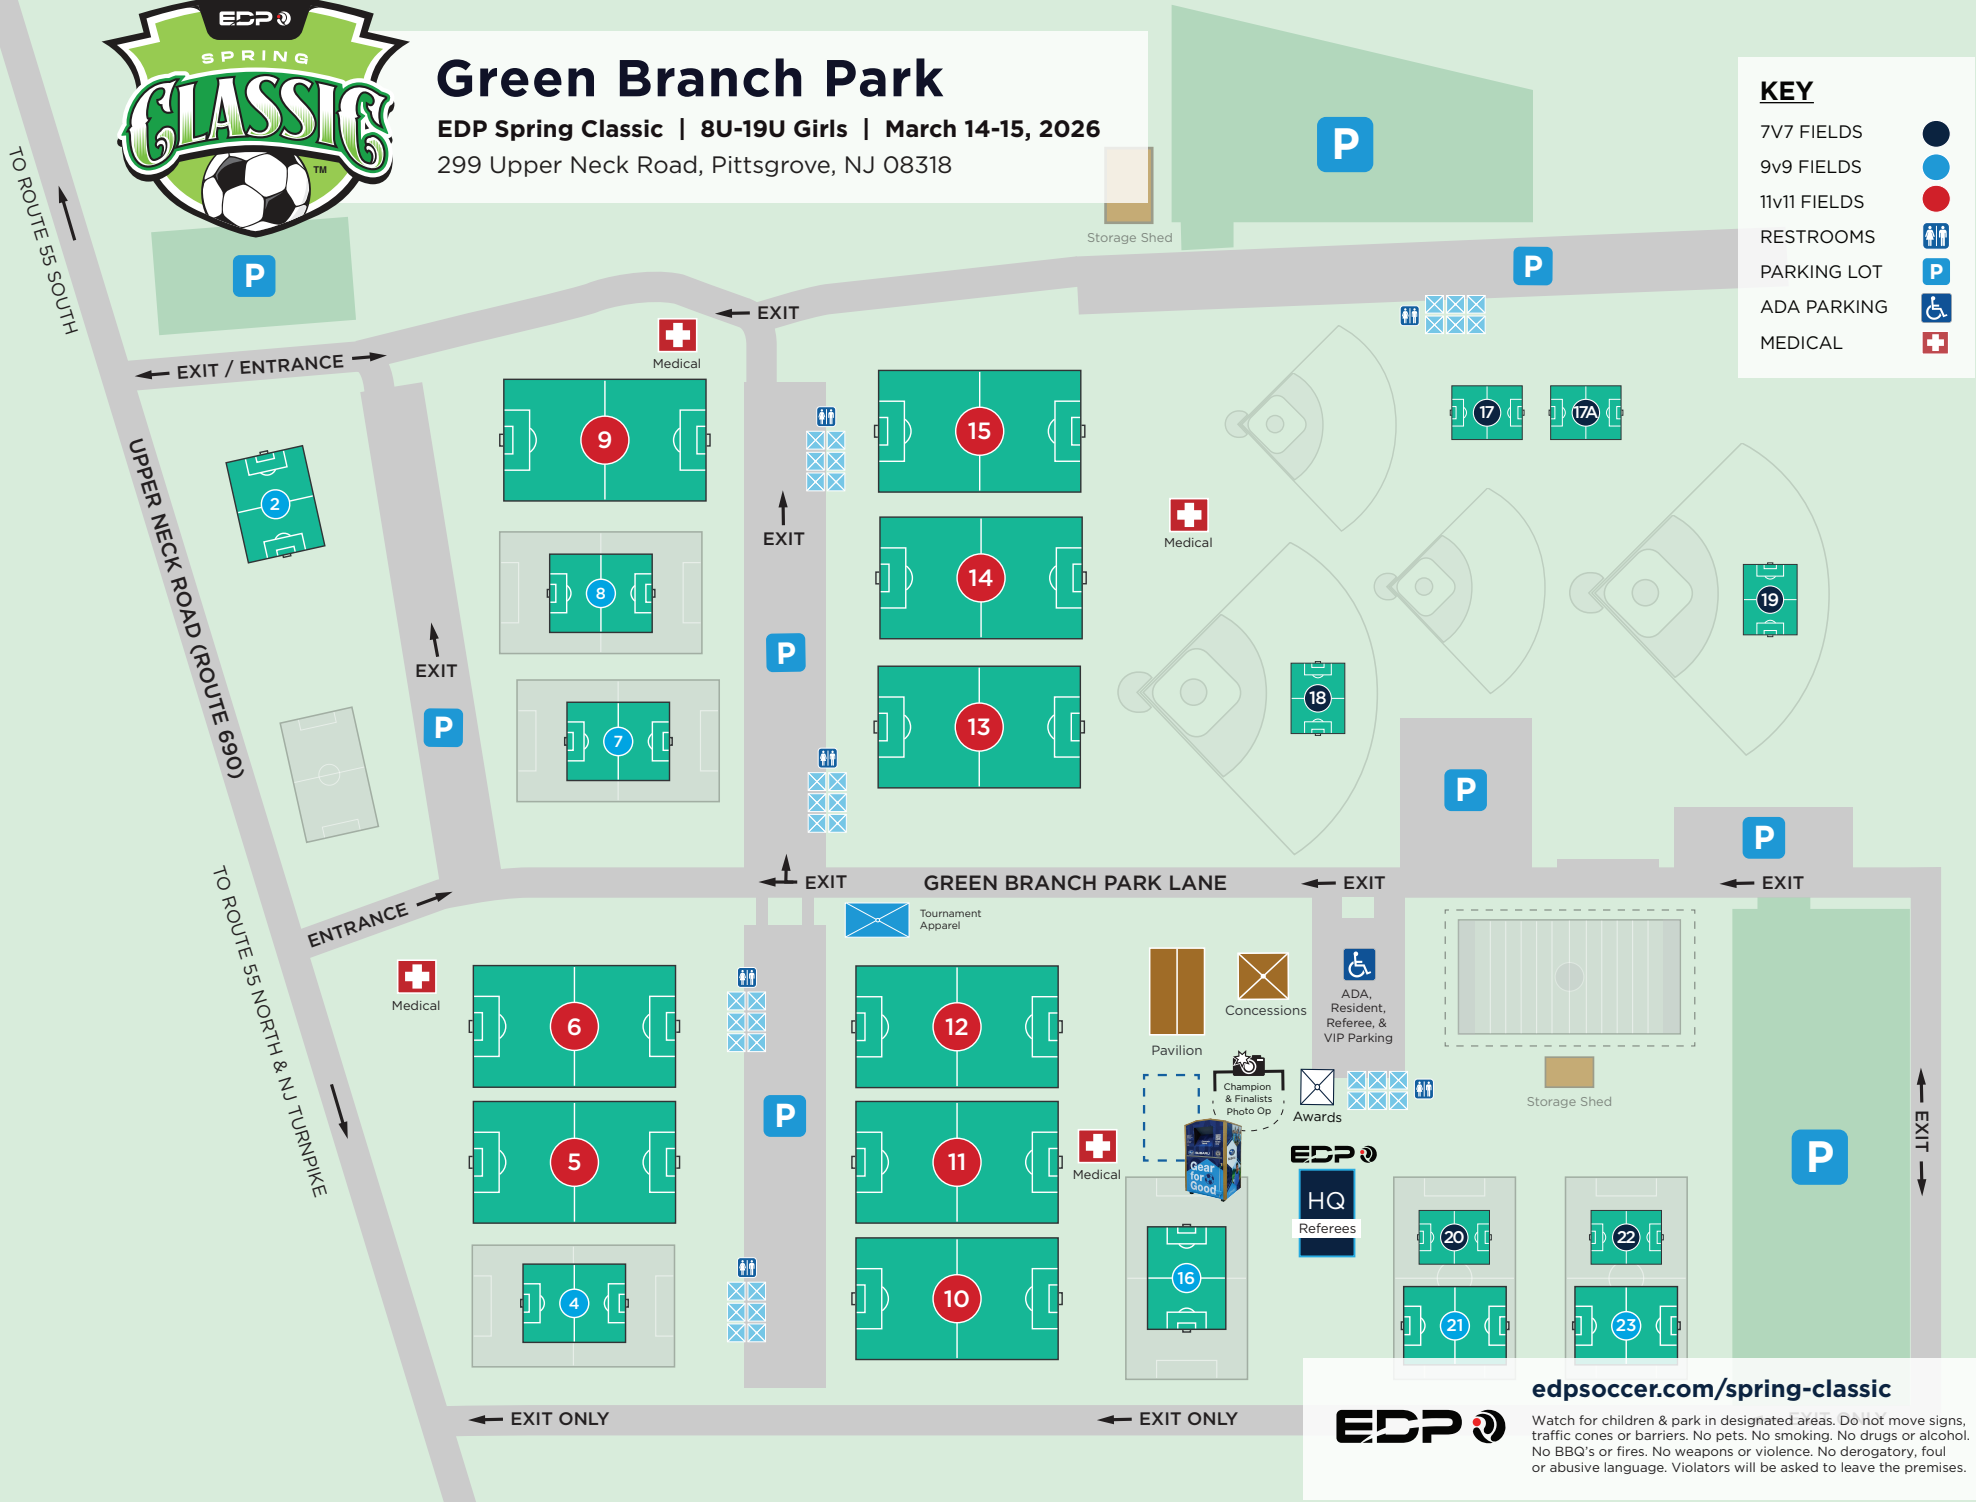

Green Branch Park

EDP Spring Classic | 8U-19U Girls | March 14-15, 2026

299 Upper Neck Road, Pittsgrove, NJ 08318

KEY	
7V7 FIELDS	
9v9 FIELDS	
11V11 FIELDS	
RESTROOMS	
PARKING LOT	
ADA PARKING	
MEDICAL	

TO ROUTE 35 SOUTH

UPPER NECK ROAD (ROUTE 360)

TO ROUTE 35 NORTH & NJ TURNPIKE

EDP

edsoccer.com/spring-classic

Watch for children & park in designated areas. Do not move signs, traffic cones or barriers. No pets. No smoking. No drugs or alcohol. No BBQ's or fires. No weapons or violence. No derogatory, foul or abusive language. Violators will be asked to leave the premises.